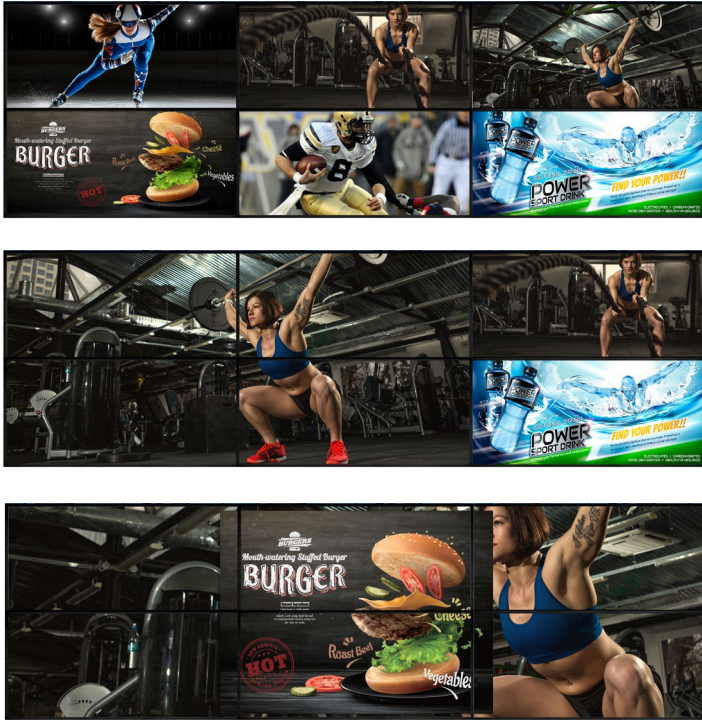

THE SCENARIOS

With the AOPEN DEV7610-X6 and the Polywall software you can create pre-sets for every single screen or the video wall as a whole.

Schedule the content, or just a part of the content and don't bat another eye.

Use multiple viewing source types to create the video wall best suited for your sports bar.

Contact Polywall and AOPEN now for information at request@aopen.com or ir@polywall.net

THE DEVICE

The DEV7610-X6 is a powerful media player that runs 6 screens in 4K. It has two HDMI inputs to capture direct video signals from, for instance, digital data or a streaming video source.